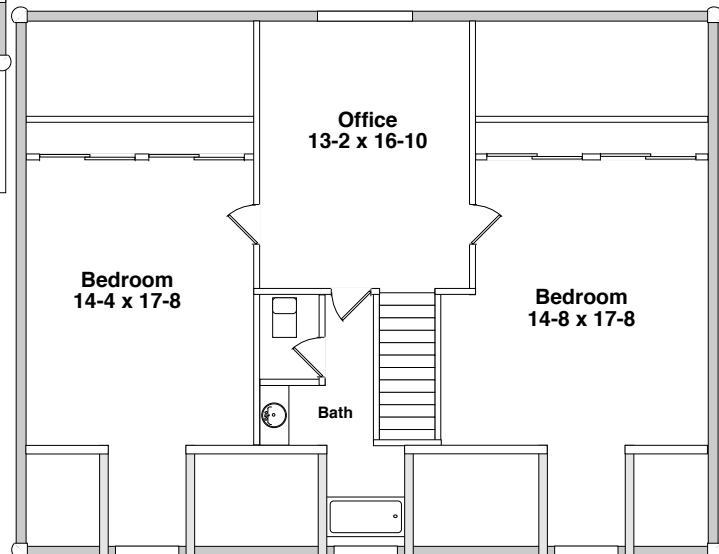

Pine Mountain

Main Floor 1,496
Upper floor 1,157
Total Sq Ft 2,653

Main Floor

**Refer to blueprints
for specific sizes**

Upper Floor