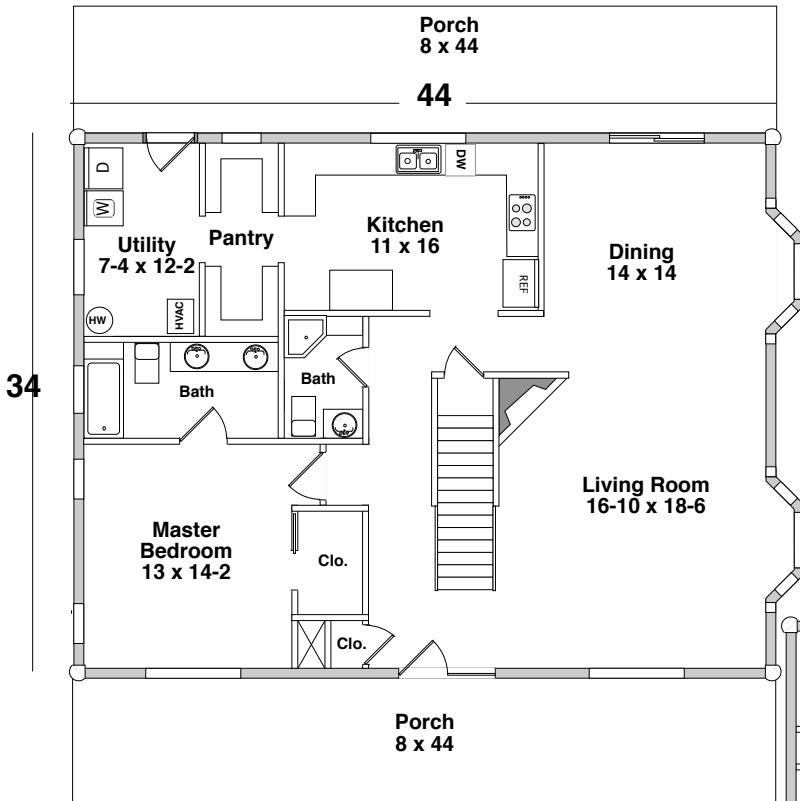

Pine Mountain

Main Floor 1,496
Upper floor 1,157
Total Sq Ft 2,653

Main Floor

**Refer to blueprints
for specific sizes**

Upper Floor