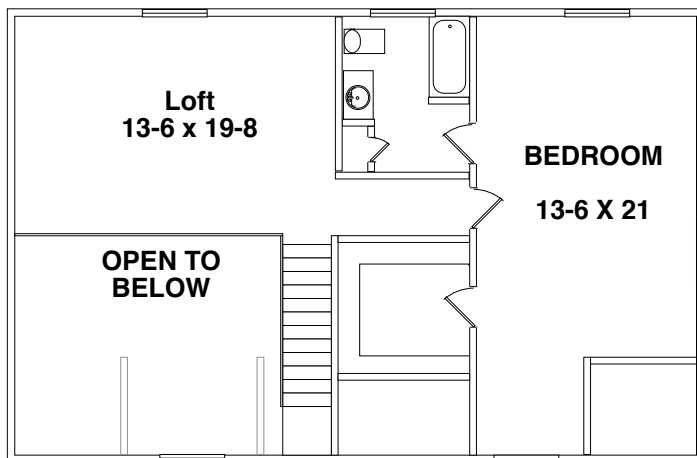

FAIRBORN

MAIN FLR	1,295
UPPER	796
TOTAL SQ FT	2,091

REFER TO BLUE PRINTS FOR SPECIFIC SIZES