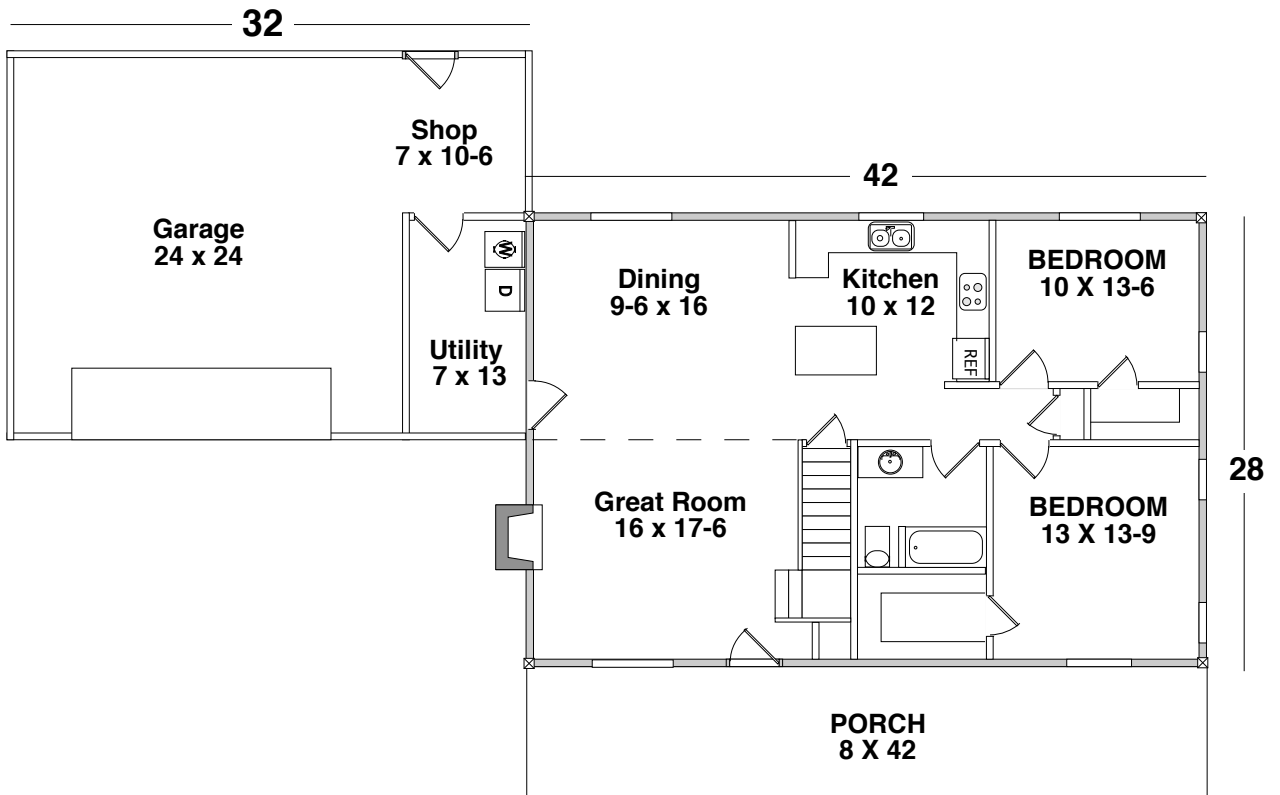

FAIRBORN

MAIN FLR	1,295
UPPER	796
TOTAL SQ FT	2,091

REFER TO BLUE PRINTS FOR SPECIFIC SIZES