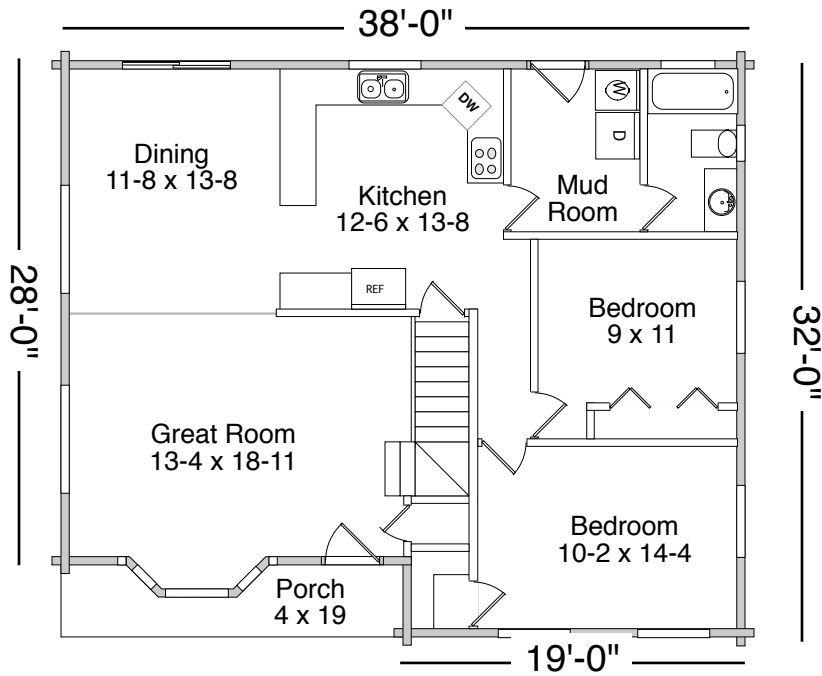

EL DORADO

Lower Level 1,180 Sq Ft
 Upper Level 805 Sq Ft
 Total 1,985 Sq Ft

Refer to blueprints
 for specific sizes