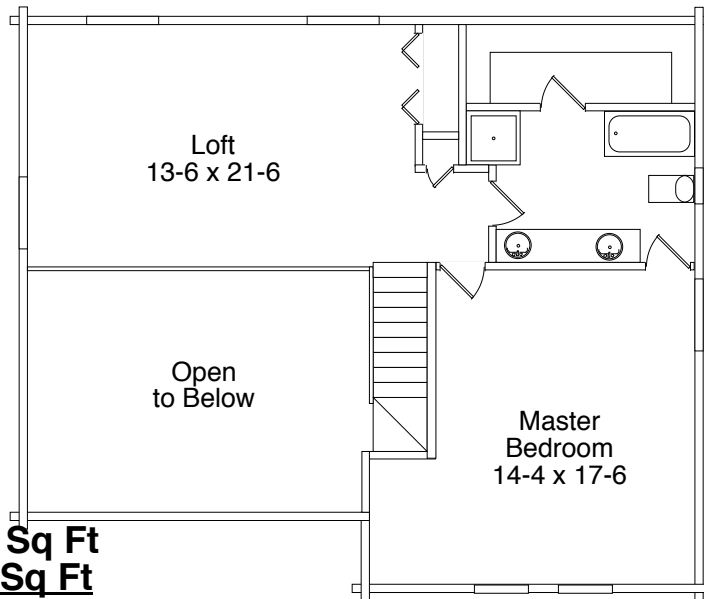

EL DORADO

Lower Level 1,180 Sq Ft
 Upper Level 805 Sq Ft
 Total 1,985 Sq Ft

Refer to blueprints
 for specific sizes