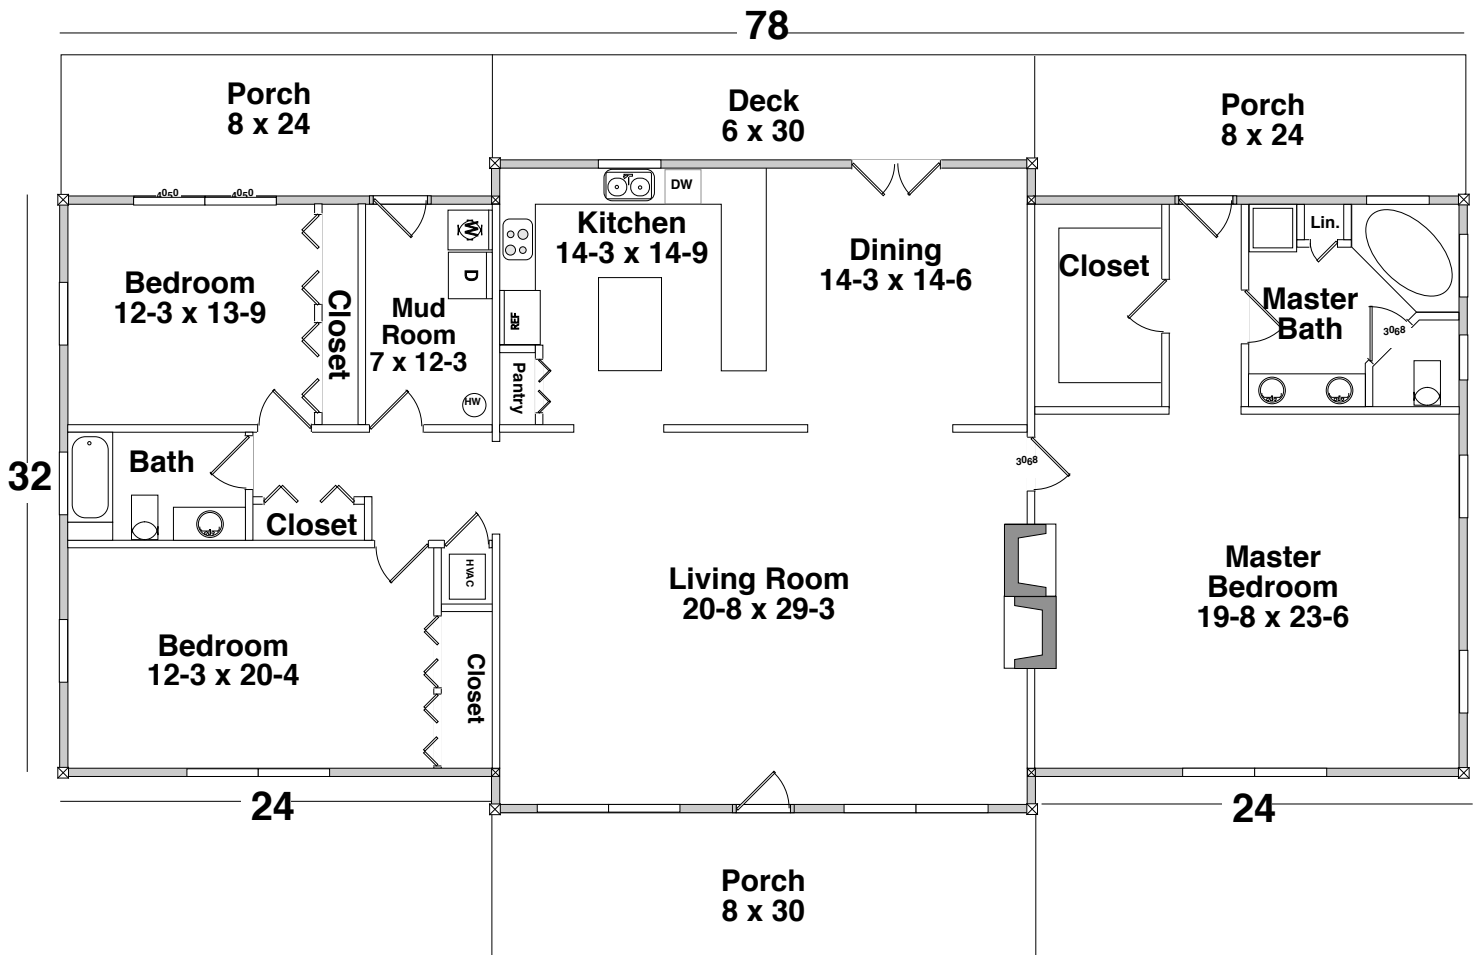

DESCANSO

REFER TO BLUE PRINTS
FOR SPECIFIC SIZES

2,650 Sq Ft