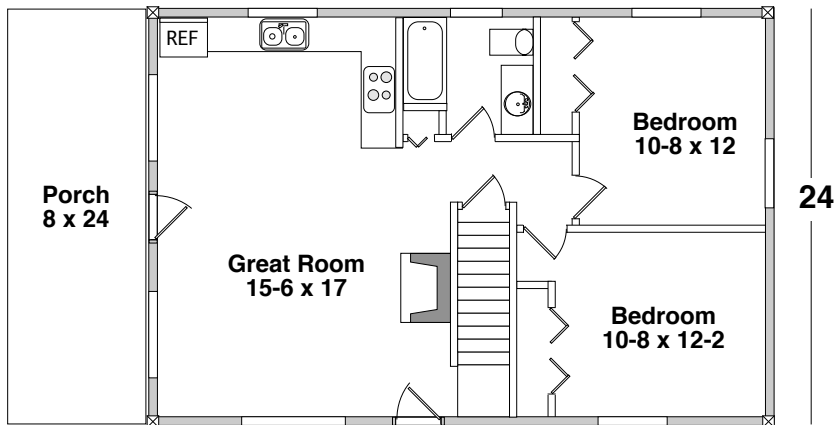

CHARLOTTE

36

Main Floor 896
Upper floor 376
Total Sq Ft 1,272

REFER TO BLUE PRINTS
FOR SPECIFIC SIZES