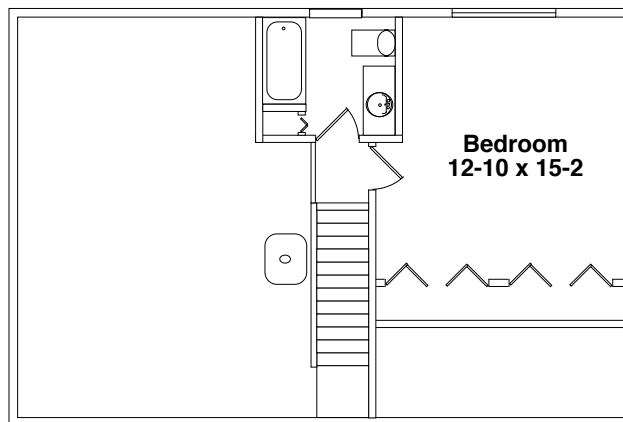

CHARLOTTE

36

Main Floor 896
Upper floor 376
Total Sq Ft 1,272

REFER TO BLUE PRINTS
FOR SPECIFIC SIZES